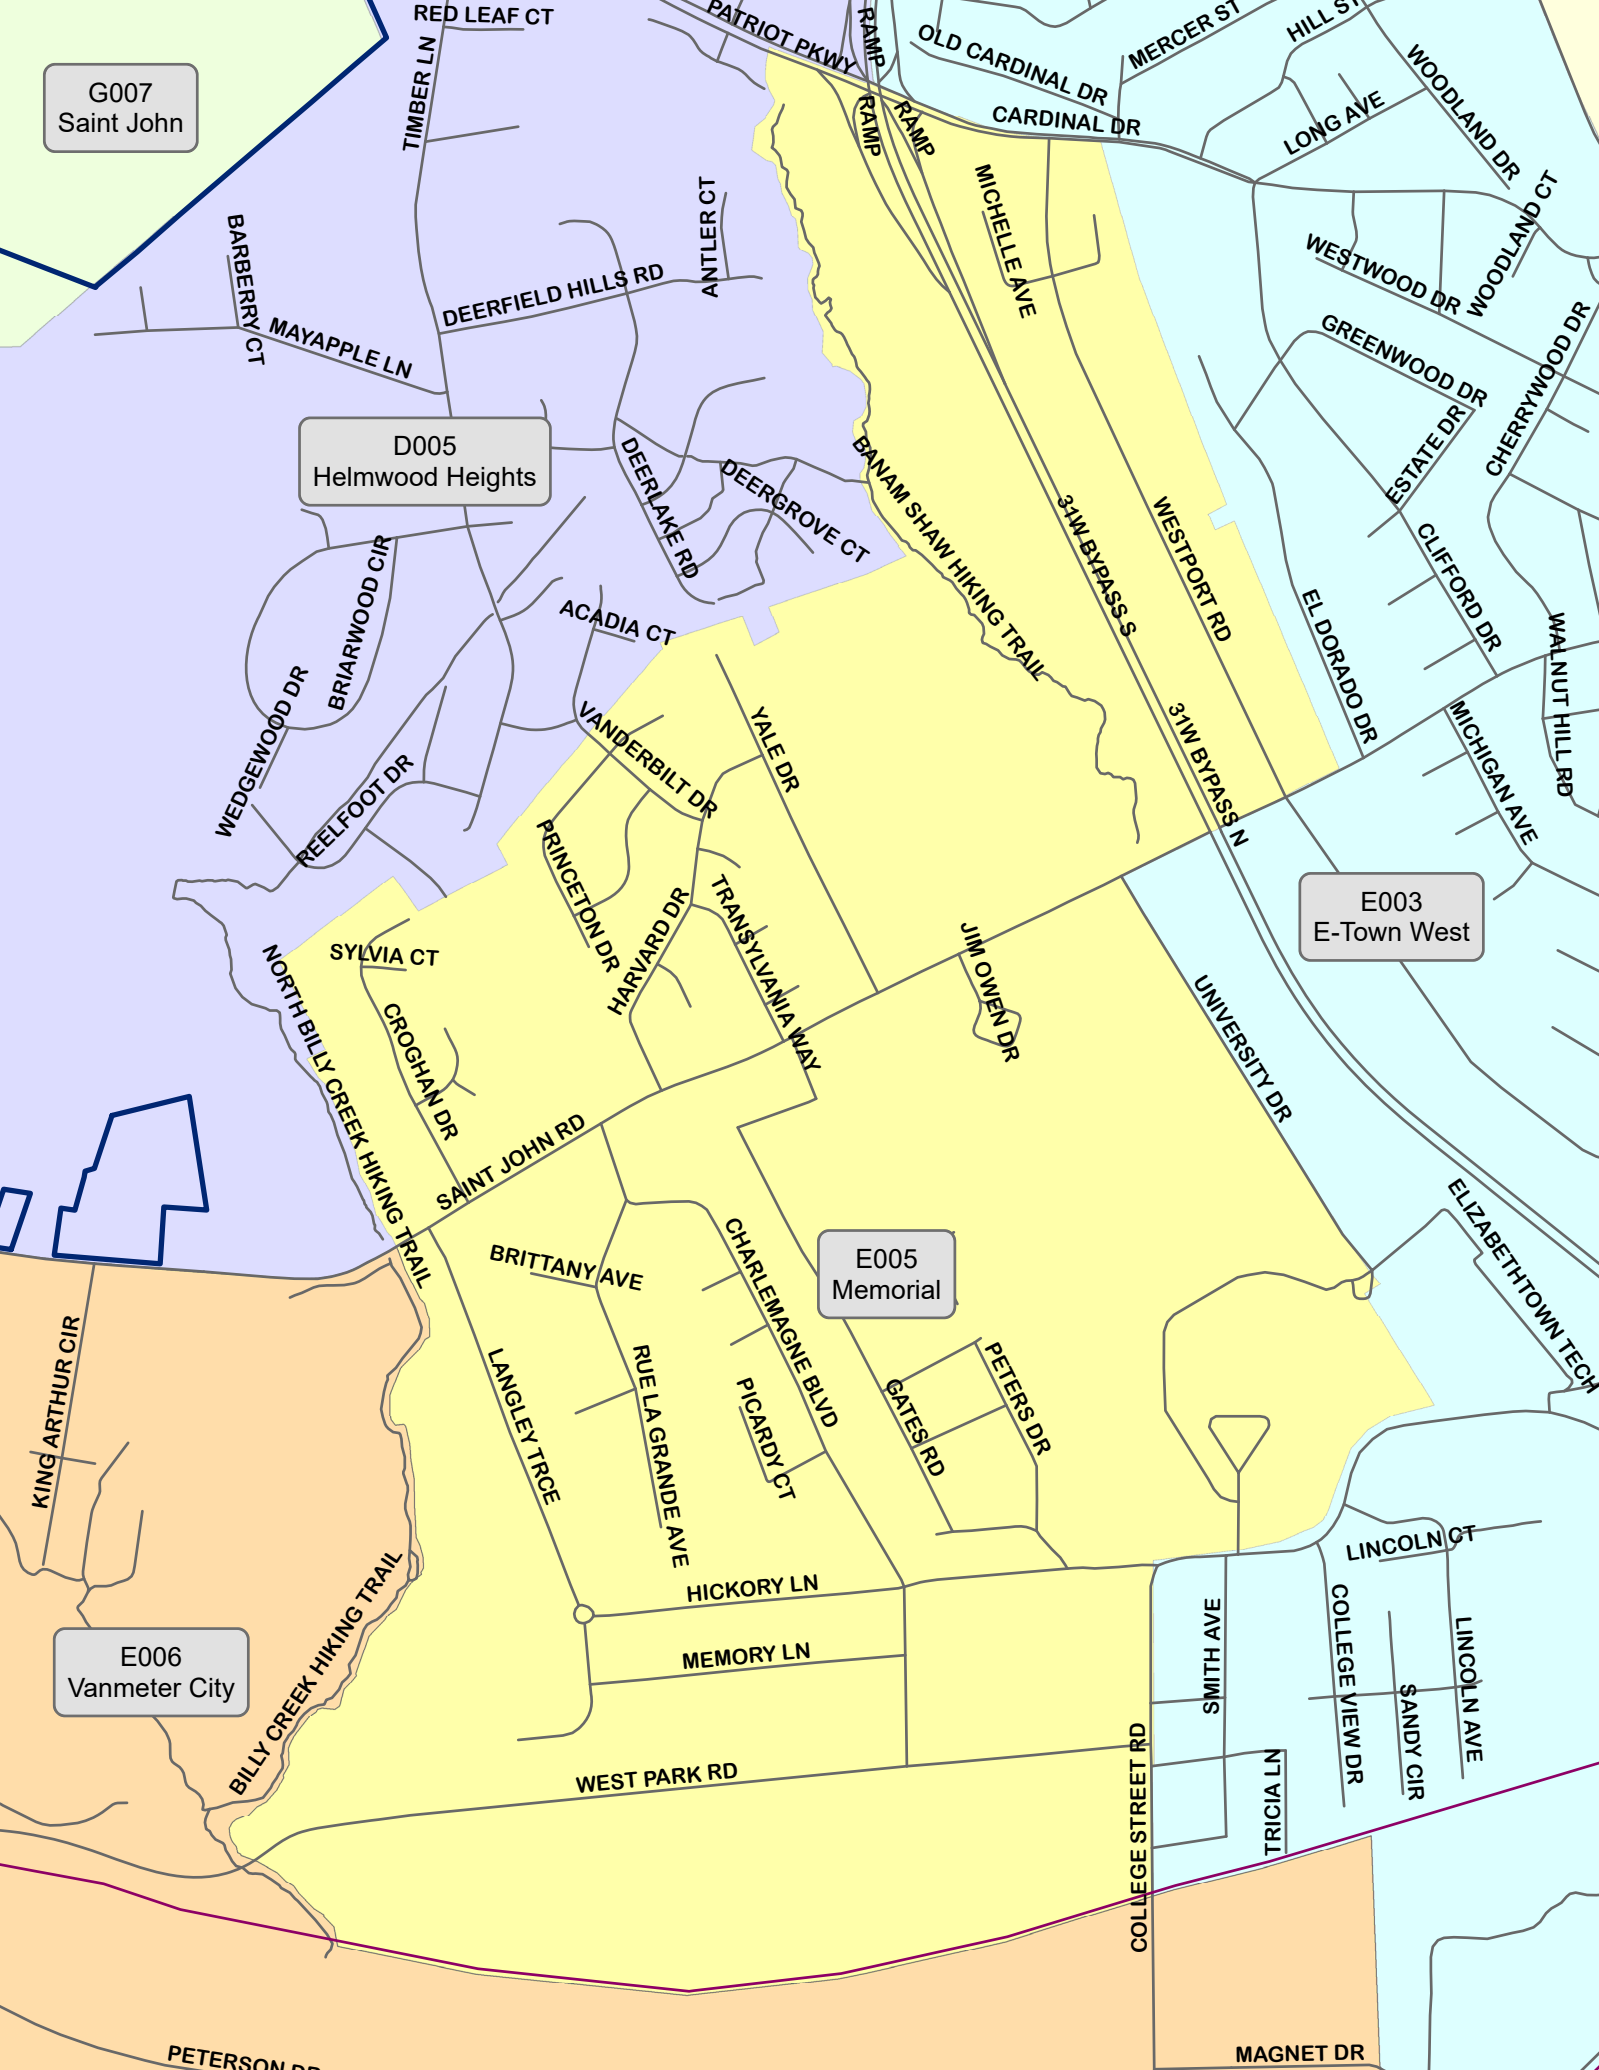

G007  
Saint John

D005  
Helmwood Heights

E003  
E-Town West

E005  
Memorial

E006  
Vanmeter City

RED LEAF CT

PATRIOT PKWY

OLD CARDINAL DR

CARDINAL DR

LONG AVE

WESTWOOD DR

WOODLAND CT

BARBERRY CT

MAYAPPLE LN

DEERFIELD HILLS RD

ANTLER CT

WESTPORT RD

GREENWOOD DR

CHERRYWOOD DR

WEDGEWOOD DR

BRIARWOOD CIR

ACADIA CT

VANDERBILT DR

YALE DR

PETERS DR

LANGLEY TRCE

RUE LA GRANDE AVE

PICARDY CT

E006  
Vanmeter City

HICKORY LN

MEMORY LN

COLLEGE STREET RD