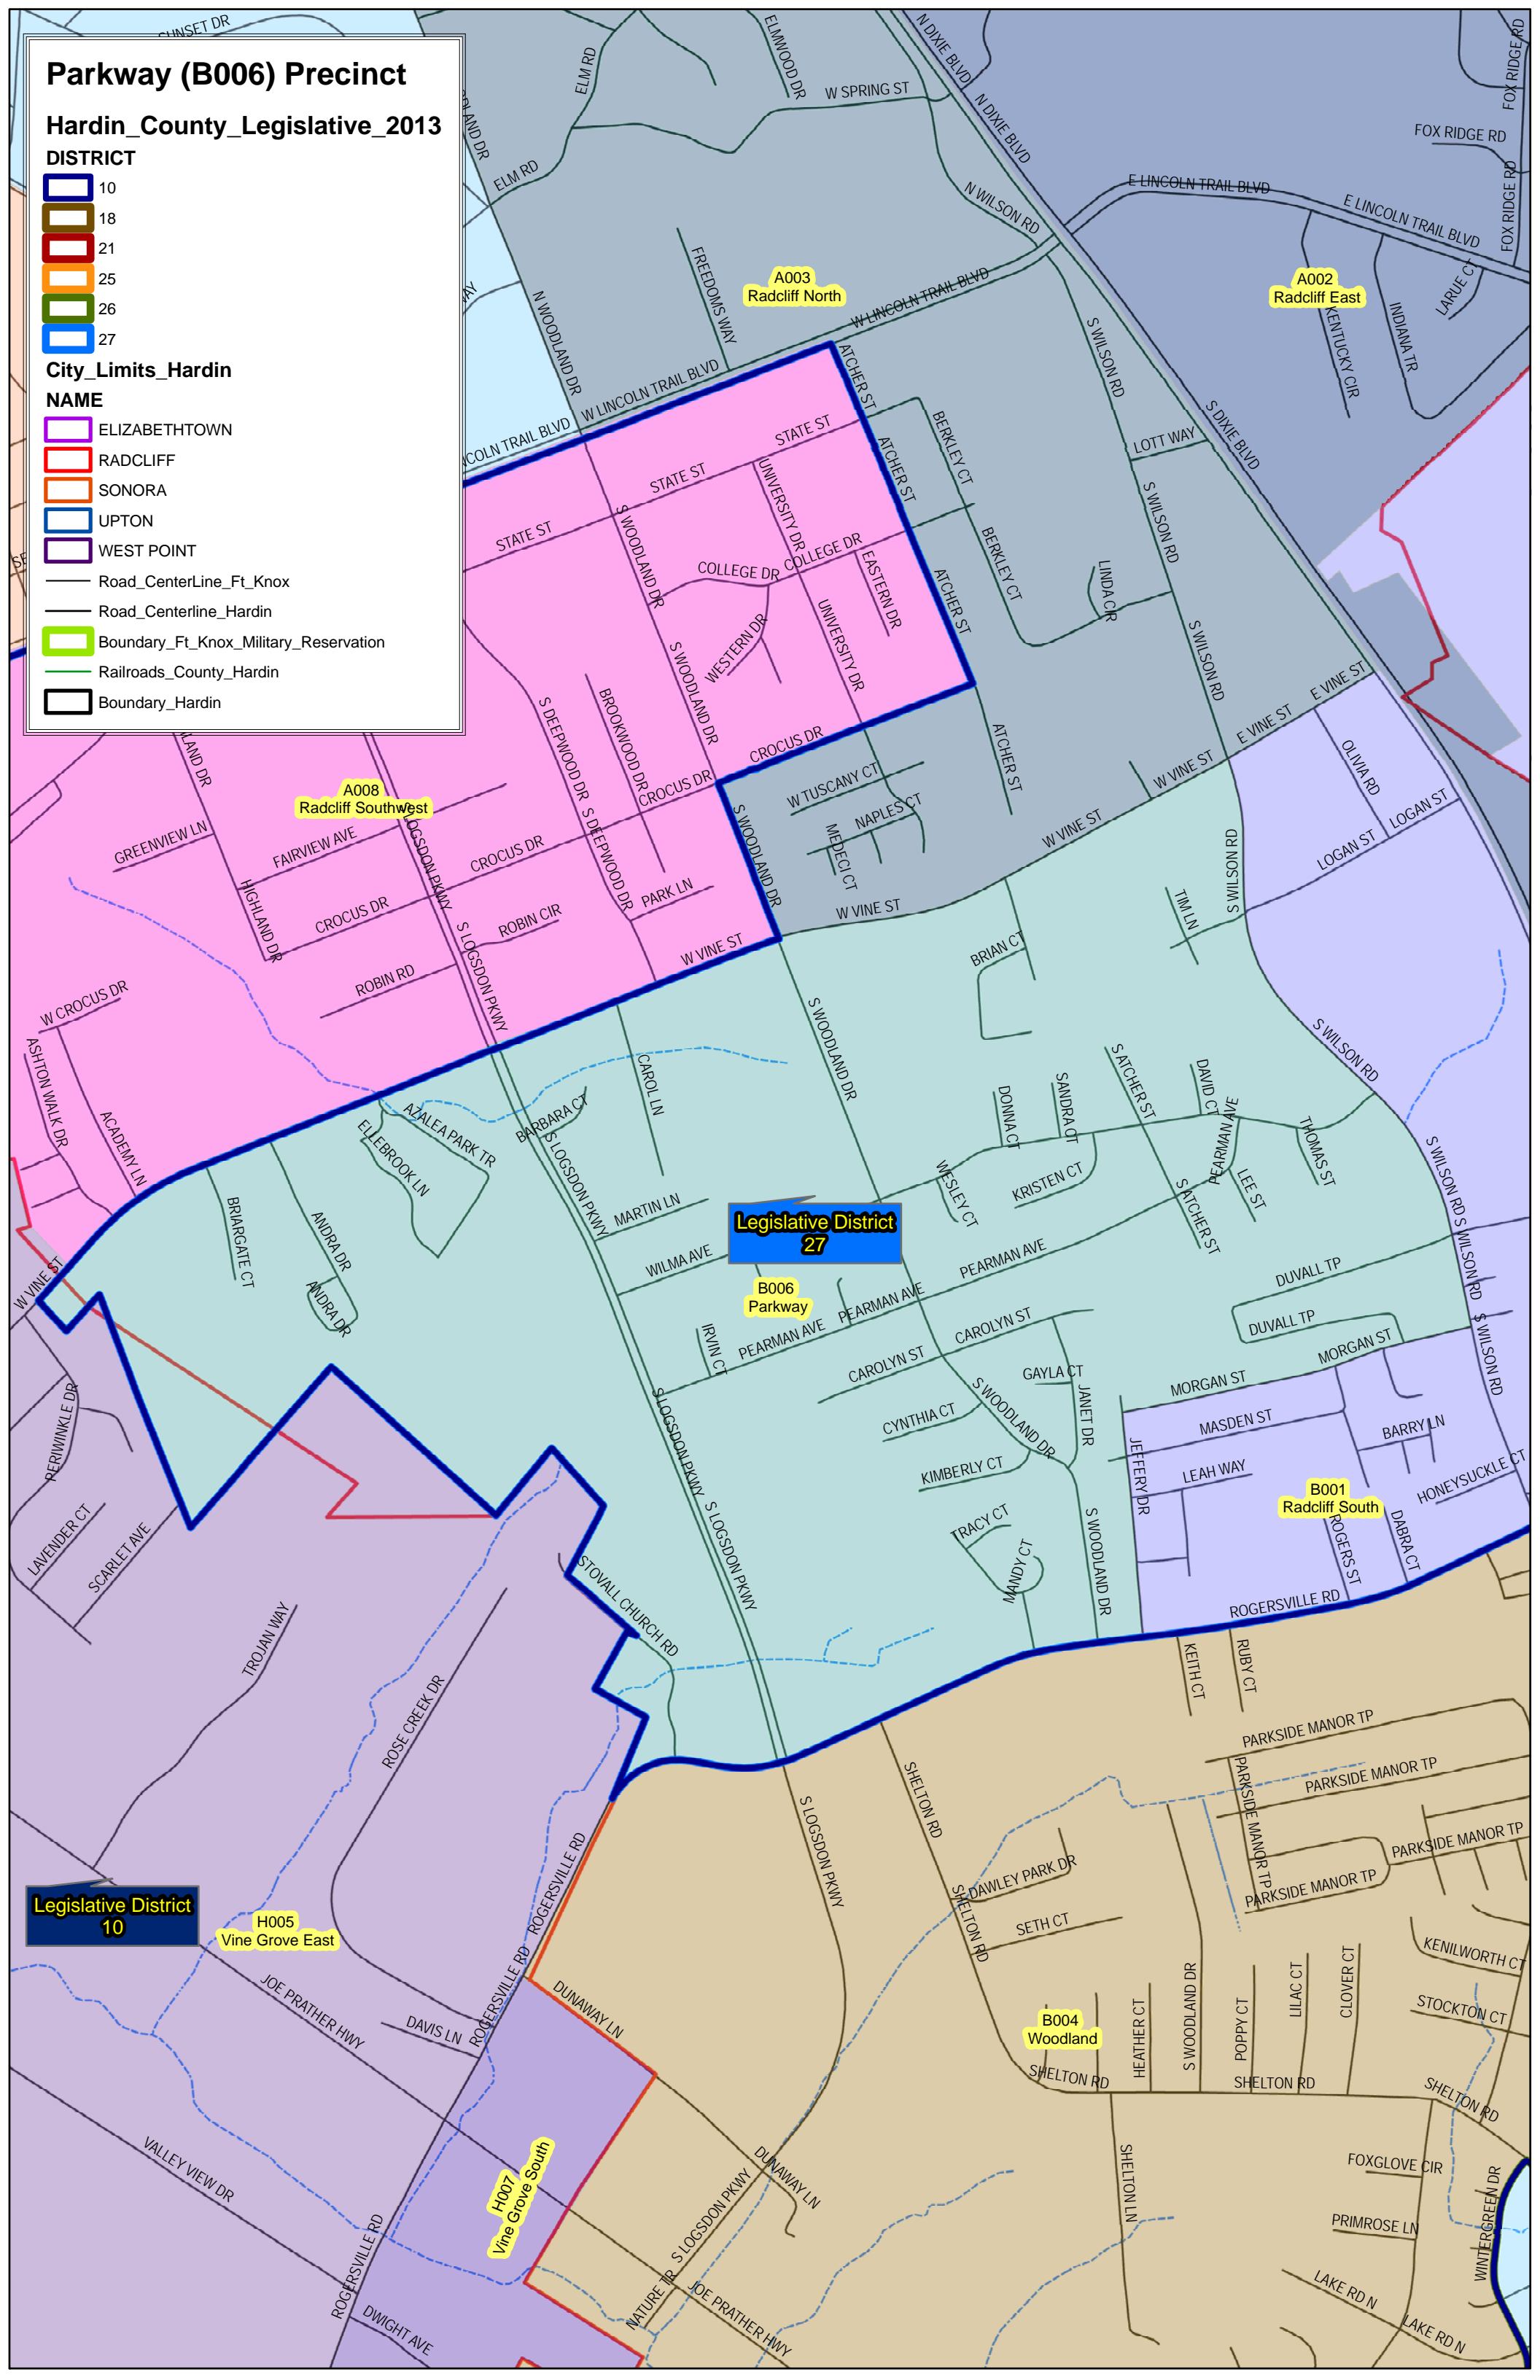

Parkway (B006) Precinct

Hardin County Legislative 2013

DISTRICT

- 10
- 18
- 21
- 25
- 26
- 27

City Limits Hardin

NAME

- ELIZABETHTOWN
- RADCLIFF
- SONORA
- UPTON
- WEST POINT

Road_CenterLine_Ft_Knox

Road_Centerline_Hardin

Boundary_Ft_Knox_Military_Reservation

Railroads_County_Hardin

Boundary_Hardin

Legislative District 27

Legislative District 10

A003 Radcliff North

A002 Radcliff East

A008 Radcliff Southwest

B006 Parkway

B004 Woodland

B001 Radcliff South

H005 Vine Grove East

H007 Vine Grove South